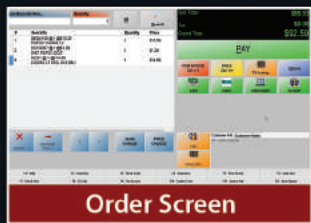

RETAIL POS SYSTEMS

Possible POS Retail POS Screen View

Order Screen

Back Office

Reporting Screens

Inventory Screen

Operations Screens

Our Retail System Features: Hardware

- Compact and All in One Design
- CPU – 1.8 GHZ, 2 GB RAM, 160 GB HDD
- Touch Screen Monitor
- Customer Display
- MSR Credit Card Reader
- Cash Drawer
- Bar Code Scanner

Our Retail POS System Features: Software

- Simple and Fast Checkout
- Flexibility to Meet the needs of any Retailer
- EBT & Food Stamps
- Scans Items with Bar Code Scanning
- Bar Code Label Printing
- Item Matrix and Grouping
- Sales Person Tracking
- Reduce or Eliminate Theft
- Track and Manage Inventory
- Purchase Order and Vendor Management
- Employee Management & Tracking
- Discounts and Coupons
- Online Sales and Analytic Reporting
- Gift & Loyalty Card Processing
- Support and Service
- Value Added Solutions