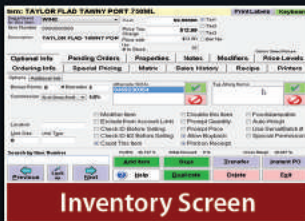

RETAIL POS SYSTEMS

Possible POS Retail POS Screen View

Order Screen

Back Office

Reporting Screens

Inventory Screen

Operations Screens

Our Retail System Features: Hardware

- Compact and All in One Design
- CPU – 1.8 GHZ, 2 GB RAM, 160 GB HDD
- Touch Screen Monitor
- Customer Display
- MSR Credit Card Reader
- Cash Drawer
- Bar Code Scanner

Our Retail POS System Features: Software

- Simple and Fast Checkout
- Flexibility to Meet the needs of any Retailer
- EBT & Food Stamps
- Scans Items with Bar Code Scanning
- Bar Code Label Printing
- Item Matrix and Grouping
- Sales Person Tracking
- Reduce or Eliminate Theft
- Track and Manage Inventory
- Purchase Order and Vendor Management
- Employee Management & Tracking
- Discounts and Coupons
- Online Sales and Analytic Reporting
- Gift & Loyalty Card Processing
- Support and Service
- Value Added Solutions