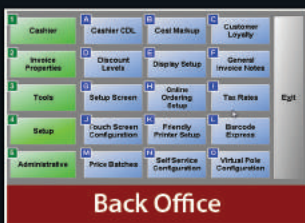

RETAIL POS SYSTEMS

Possible POS Retail POS Screen View

Order Screen

Back Office

Reporting Screens

Inventory Screen

Operations Screens

Our Retail System Features: Hardware

- Compact and All in One Design
- CPU – 1.8 GHZ, 2 GB RAM, 160 GB HDD
- Touch Screen Monitor
- Customer Display
- MSR Credit Card Reader
- Cash Drawer
- Bar Code Scanner

Our Retail POS System Features: Software

- Simple and Fast Checkout
- Flexibility to Meet the needs of any Retailer
- EBT & Food Stamps
- Scans Items with Bar Code Scanning
- Bar Code Label Printing
- Item Matrix and Grouping
- Sales Person Tracking
- Reduce or Eliminate Theft
- Track and Manage Inventory
- Purchase Order and Vendor Management
- Employee Management & Tracking
- Discounts and Coupons
- Online Sales and Analytic Reporting
- Gift & Loyalty Card Processing
- Support and Service
- Value Added Solutions

POSSible offers a variety of Retail POS Systems to meet the needs of nearly every business type:

- ✓ C Stores
 - ✓ Liquor Stores
 - ✓ Apparel Stores
 - ✓ Bakeries
 - ✓ Shoe Stores
 - ✓ Book Stores
 - ✓ Bridal Stores
 - ✓ Cellular Stores
 - ✓ Dollar Stores
 - ✓ Tobacco Stores
 - ✓ Furniture Stores
 - ✓ Jewelry Stores
 - ✓ Meat Markets
 - ✓ Pet Stores
- And many more...